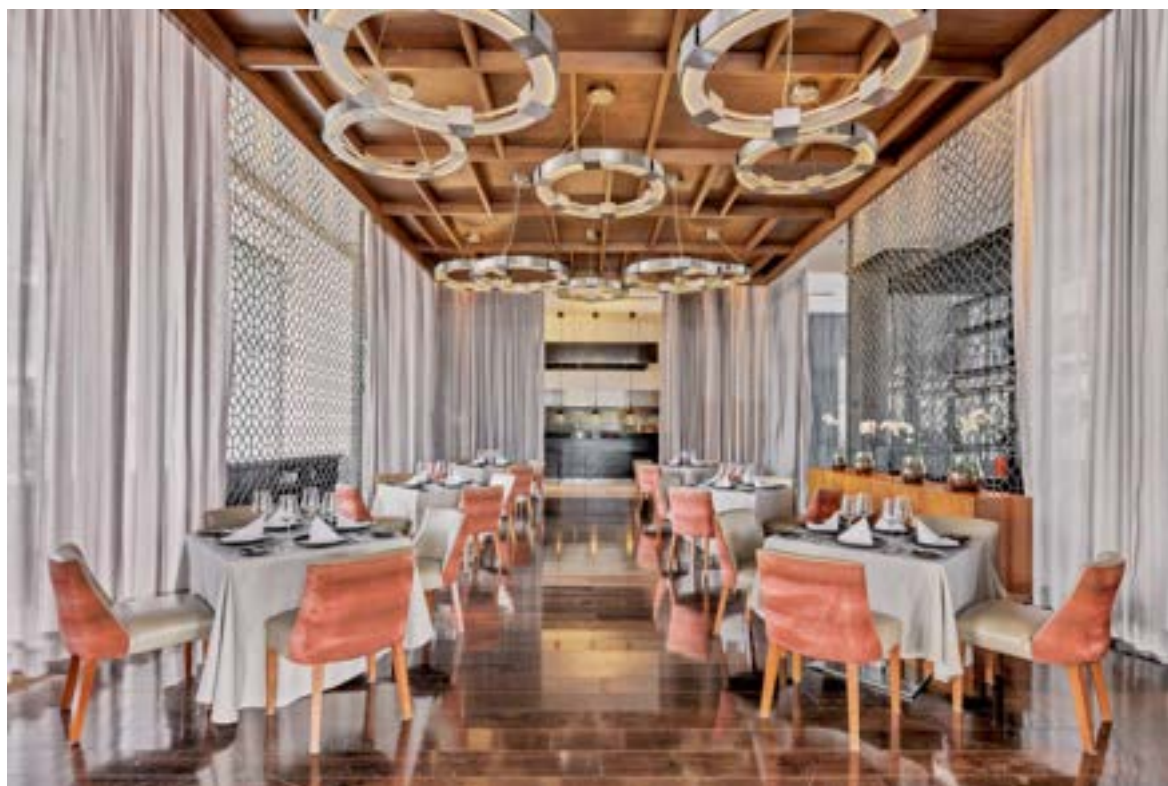

FACTSHEET SALONES

Salones/ Rooms	Theatre	Classroom	U shape	Imperial table *without projection	Russian table	Cocktail	Dance floor with round table	Round table without track	Round table with buffet	Half round 6 people for table	Half round 8 people for table	Divisible	Height	Lenght	Width	Area	Rate	
Talavera	400	250	100	N/A	120	250	270	300	270	108	144	SI	4.0	17	23.82	428.76	\$70,000.00	
Talavera 1, talavera 2 ó talavera 3	100	40	30	36	40	60	30	80	80	36	48	NO	4.0	17	9	144	\$47,000.00	
Talavera 1 y 2 ó Talavera 2 y 3	200	80	60	N/A	70	150	150	160	140	80	96	SI	4.0	17	16	288.00	\$23,500.00	
Santa Catarina	30	40	12	25	16	50	20	40	30	24	32	NO	4.0	7.6	8	72.00	12,000.00	
Celia	30	40	12	25	16	50	20	40	30	24	32	NO	4.0	7.6	8	72.00	\$12,000.00	
De la Luz	30	40	12	25	16	50	20	40	30	24	32	NO	4.0	7.6	8	72.00	\$12,000.00	
Uriarte	30	40	12	25	16	50	20	40	30	24	32	NO	4.0	7.6	8	72.00	\$12,000.00	
Cobalto	N/A	N/A	N/A	8	N/A	N/A	N/A	N/A	N/A	N/A	N/A	NO	3	7.6	8	37.00	\$5,500.00	
Celeste	N/A	N/A	N/A	8	N/A	N/A	N/A	N/A	N/A	N/A	N/A	NO	3	7.6	8	37.00	\$5,500.00	
Malva	50	32	17	20	24	30	30	40	40	24	32	NO	3	7.6	8	60.80	\$12,500.00	
Marino	50	32	17	20	24	30	30	40	40	24	32	NO	3	7.6	8	60.80	\$12,500.00	
Indigo	40	16	17	20	24	20	20	30	N/A	18	24	NO	3	11	4.63	72.90	\$10,000.00	
Sky Bar	N/A	N/A	N/A	N/A	N/A	120	N/A	30	N/A	N/A	N/A	N/A	N/A	N/A	N/A	N/A	N/A	\$40,000.00
Terraza Talavera	N/A	N/A	N/A	N/A	N/A	50	50	60	60	N/A	N/A	N/A	N/A	N/A	7.84	11.4	88.90	\$15,000.00
Terraza Indigo	N/A	N/A	N/A	N/A	N/A	200	200	180	120	N/A	N/A	N/A	N/A	N/A	N/A	N/A	333.00	\$25,000.00
Terraza Cobalto	N/A	N/A	N/A	N/A	N/A	N/A	N/A	N/A	N/A	N/A	N/A	N/A	N/A	N/A	2	14	28.00	\$15,000.00

TERRAZA TALAVERA

REST. BARRO AZUL

SKY BAR