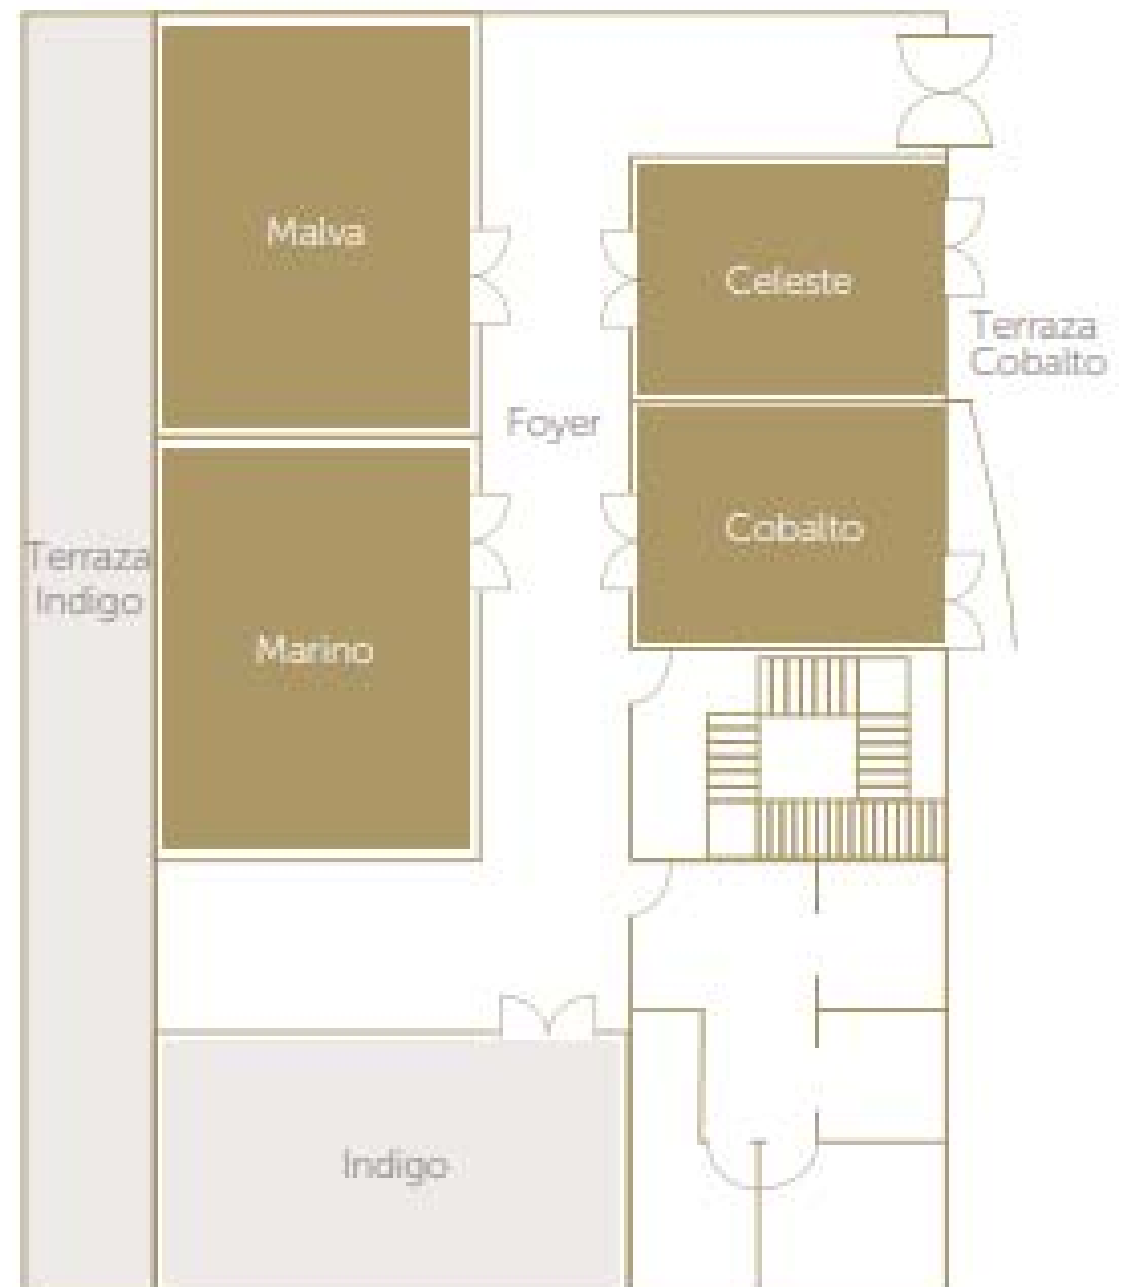

FACTSHEET SALONES

Salones/ Rooms	Theatre	Classroom	U shape	Imperial table *without projection	Russian table	Cocktail	Dance floor with round table	Round table without track	Round table with buffet	Half round 6 people for table	Half round 8 people for table	Divisible	Height	Lenght	Width	Area	Rate	
Talavera	400	250	100	N/A	120	250	270	300	270	108	144	SI	4.0	17	23.82	428.76	\$70,000.00	
Talavera 1, talavera 2 ó talavera 3	100	40	30	36	40	60	30	80	80	36	48	NO	4.0	17	9	144	\$47,000.00	
Talavera 1 y 2 ó Talavera 2 y 3	200	80	60	N/A	70	150	150	160	140	80	96	SI	4.0	17	16	288.00	\$23,500.00	
Santa Catarina	30	40	12	25	16	50	20	40	30	24	32	NO	4.0	7.6	8	72.00	12,000.00	
Celia	30	40	12	25	16	50	20	40	30	24	32	NO	4.0	7.6	8	72.00	\$12,000.00	
De la Luz	30	40	12	25	16	50	20	40	30	24	32	NO	4.0	7.6	8	72.00	\$12,000.00	
Uriarte	30	40	12	25	16	50	20	40	30	24	32	NO	4.0	7.6	8	72.00	\$12,000.00	
Cobalto	N/A	N/A	N/A	8	N/A	N/A	N/A	N/A	N/A	N/A	N/A	NO	3	7.6	8	37.00	\$5,500.00	
Celeste	N/A	N/A	N/A	8	N/A	N/A	N/A	N/A	N/A	N/A	N/A	NO	3	7.6	8	37.00	\$5,500.00	
Malva	50	32	17	20	24	30	30	40	40	24	32	NO	3	7.6	8	60.80	\$12,500.00	
Marino	50	32	17	20	24	30	30	40	40	24	32	NO	3	7.6	8	60.80	\$12,500.00	
Indigo	40	16	17	20	24	20	20	30	N/A	18	24	NO	3	11	4.63	72.90	\$10,000.00	
Sky Bar	N/A	N/A	N/A	N/A	N/A	120	N/A	30	N/A	N/A	N/A	N/A	N/A	N/A	N/A	N/A	N/A	\$40,000.00
Terraza Talavera	N/A	N/A	N/A	N/A	N/A	50	50	60	60	N/A	N/A	N/A	N/A	N/A	7.84	11.4	88.90	\$15,000.00
Terraza Indigo	N/A	N/A	N/A	N/A	N/A	200	200	180	120	N/A	N/A	N/A	N/A	N/A	N/A	N/A	333.00	\$25,000.00
Terraza Cobalto	N/A	N/A	N/A	N/A	N/A	N/A	N/A	N/A	N/A	N/A	N/A	N/A	N/A	N/A	2	14	28.00	\$15,000.00

ROOM LAYOUTS

TALavera

MARINO

MALVA

ÍNDIGO

CELESTE

COBALTO

TERRAZA ÍNDIGO

TERRAZA TALAVERA

REST. BARRO AZUL

SKY BAR