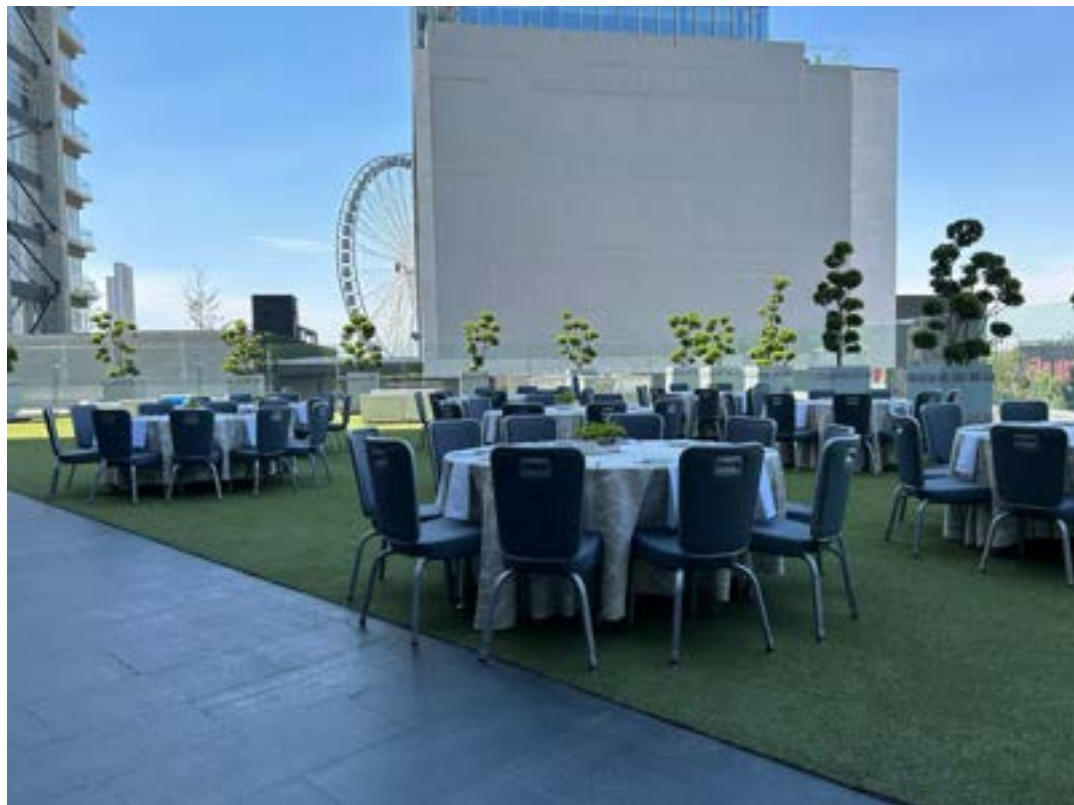

FACTSHEET SALONES

Salones/ Rooms	Theatre	Classroom	U shape	Imperial table *without projection	Russian table	Cocktail	Dance floor with round table	Round table without track	Round table with buffet	Half round 6 people for table	Half round 8 people for table	Divisible	Height	Lenght	Width	Area	Rate	
Talavera	400	250	100	N/A	120	250	270	300	270	108	144	SI	4.0	17	23.82	428.76	\$70,000.00	
Talavera 1, talavera 2 ó talavera 3	100	40	30	36	40	60	30	80	80	36	48	NO	4.0	17	9	144	\$47,000.00	
Talavera 1 y 2 ó Talavera 2 y 3	200	80	60	N/A	70	150	150	160	140	80	96	SI	4.0	17	16	288.00	\$23,500.00	
Santa Catarina	30	40	12	25	16	50	20	40	30	24	32	NO	4.0	7.6	8	72.00	12,000.00	
Celia	30	40	12	25	16	50	20	40	30	24	32	NO	4.0	7.6	8	72.00	\$12,000.00	
De la Luz	30	40	12	25	16	50	20	40	30	24	32	NO	4.0	7.6	8	72.00	\$12,000.00	
Uriarte	30	40	12	25	16	50	20	40	30	24	32	NO	4.0	7.6	8	72.00	\$12,000.00	
Cobalto	N/A	N/A	N/A	8	N/A	N/A	N/A	N/A	N/A	N/A	N/A	NO	3	7.6	8	37.00	\$5,500.00	
Celeste	N/A	N/A	N/A	8	N/A	N/A	N/A	N/A	N/A	N/A	N/A	NO	3	7.6	8	37.00	\$5,500.00	
Malva	50	32	17	20	24	30	30	40	40	24	32	NO	3	7.6	8	60.80	\$12,500.00	
Marino	50	32	17	20	24	30	30	40	40	24	32	NO	3	7.6	8	60.80	\$12,500.00	
Indigo	40	16	17	20	24	20	20	30	N/A	18	24	NO	3	11	4.63	72.90	\$10,000.00	
Sky Bar	N/A	N/A	N/A	N/A	N/A	120	N/A	30	N/A	N/A	N/A	N/A	N/A	N/A	N/A	N/A	N/A	\$40,000.00
Terraza Talavera	N/A	N/A	N/A	N/A	N/A	50	50	60	60	N/A	N/A	N/A	N/A	N/A	7.84	11.4	88.90	\$15,000.00
Terraza Indigo	N/A	N/A	N/A	N/A	N/A	200	200	180	120	N/A	N/A	N/A	N/A	N/A	N/A	N/A	333.00	\$25,000.00
Terraza Cobalto	N/A	N/A	N/A	N/A	N/A	N/A	N/A	N/A	N/A	N/A	N/A	N/A	N/A	N/A	2	14	28.00	\$15,000.00

TERRAZA TALAVERA

REST. BARRO AZUL

SKY BAR